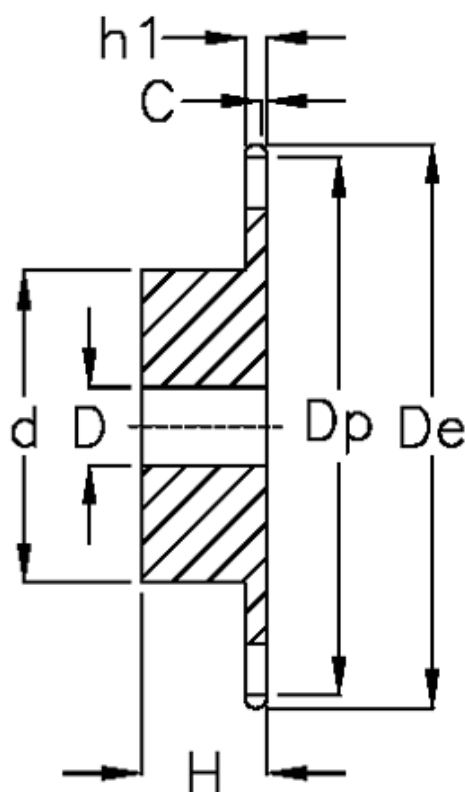

Article number: 616011002039

Description: Sprocket 05 B-1 Z=39 simplex  
predrilled

## Measures

C = 1  
d = 40  
D =  $10 \pm 0,5$

De = 102.7

Dp = 99.42

For chain size = 8 x 3,0 mm

For chain type = 05 B-1

H = 16

h1 = 2.8

Number of teeth = 39